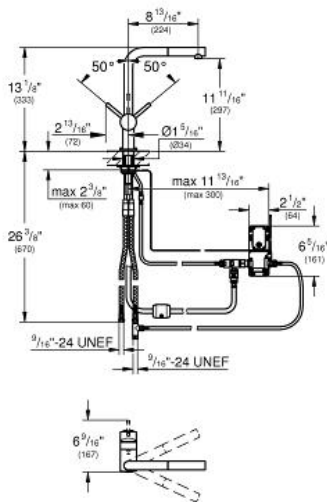

MINTA TOUCH
 Pull-Down Kitchen Faucet with
 Touch Technology
 MODEL # 30218DC0

Pure Freude
 an Wasser

GROHE

Product Description:
MINTA TOUCH
 Pull-Down Kitchen Faucet with Touch Technology

Standard Specification:

- Single hole installation
- **Touch: activation of cold water via skin contact**
- 6 V lithium-battery supply (type CR-P2)
- **CE approved**
- Indication of battery status through different pulses of water
- Solenoid valve
- Safety shut down circuit (when battery nearly empty)
- Automatic safety stop after 60 sec. (factory set)
- Type of protection IP 44
- **GROHE SilkMove** ceramic cartridge
- **GROHE StarLight** finish
- **GROHE SuperSteel** Infinity Finish™
- L-spout
- Swivel Spout
- Adjustable flow rate limiter
- Swivel area 360°
- **Single Spray Pull-Out**
- Automatic returning
- Integrated non-return valve
- Stainless steel flex lines
- Quick installation system
- Protected against backflow